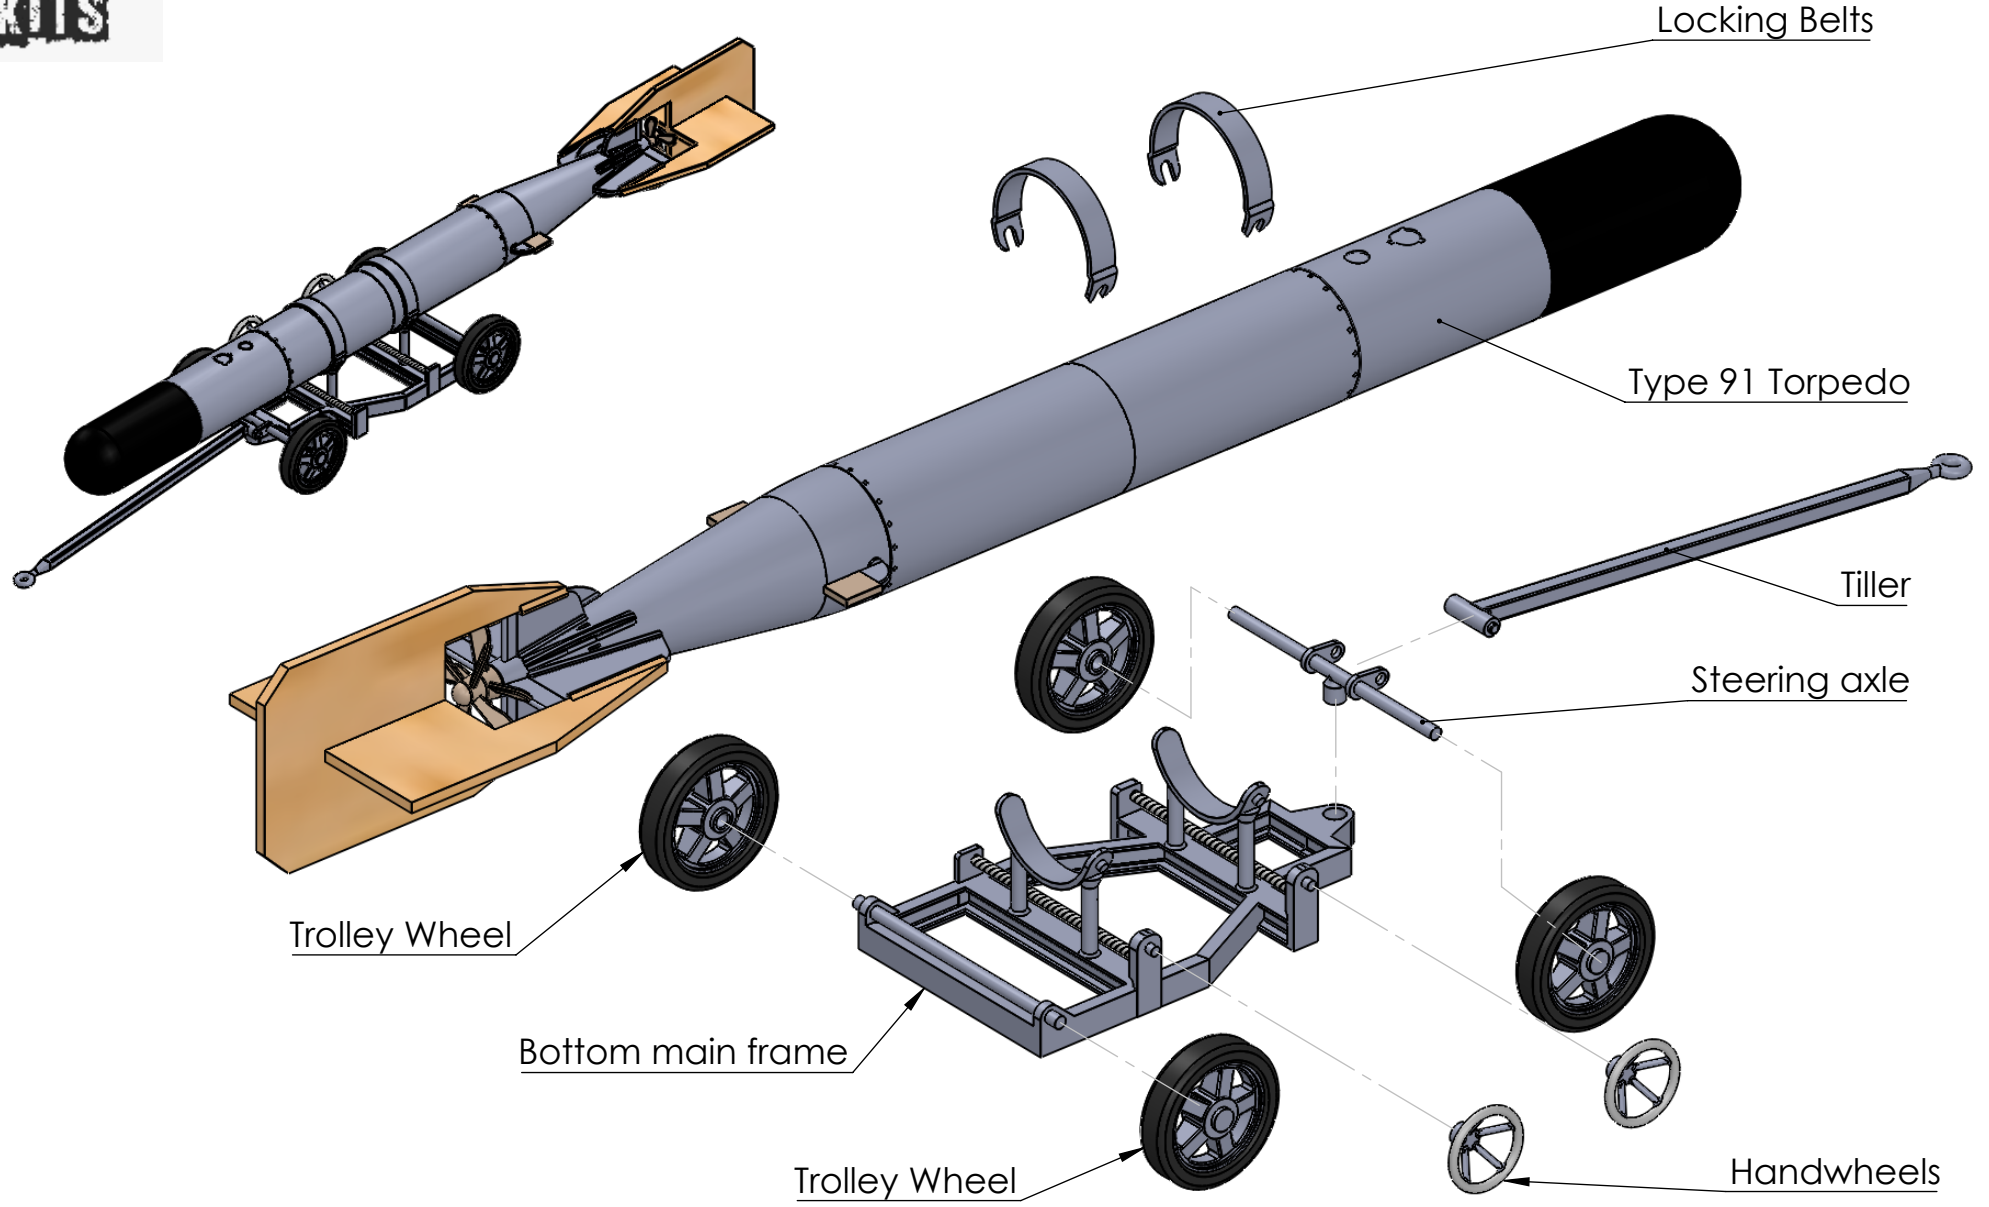

# Trolley for Type 91 Torpedo - Assembling Instructions

**Use Cyanoacrilate Glue**