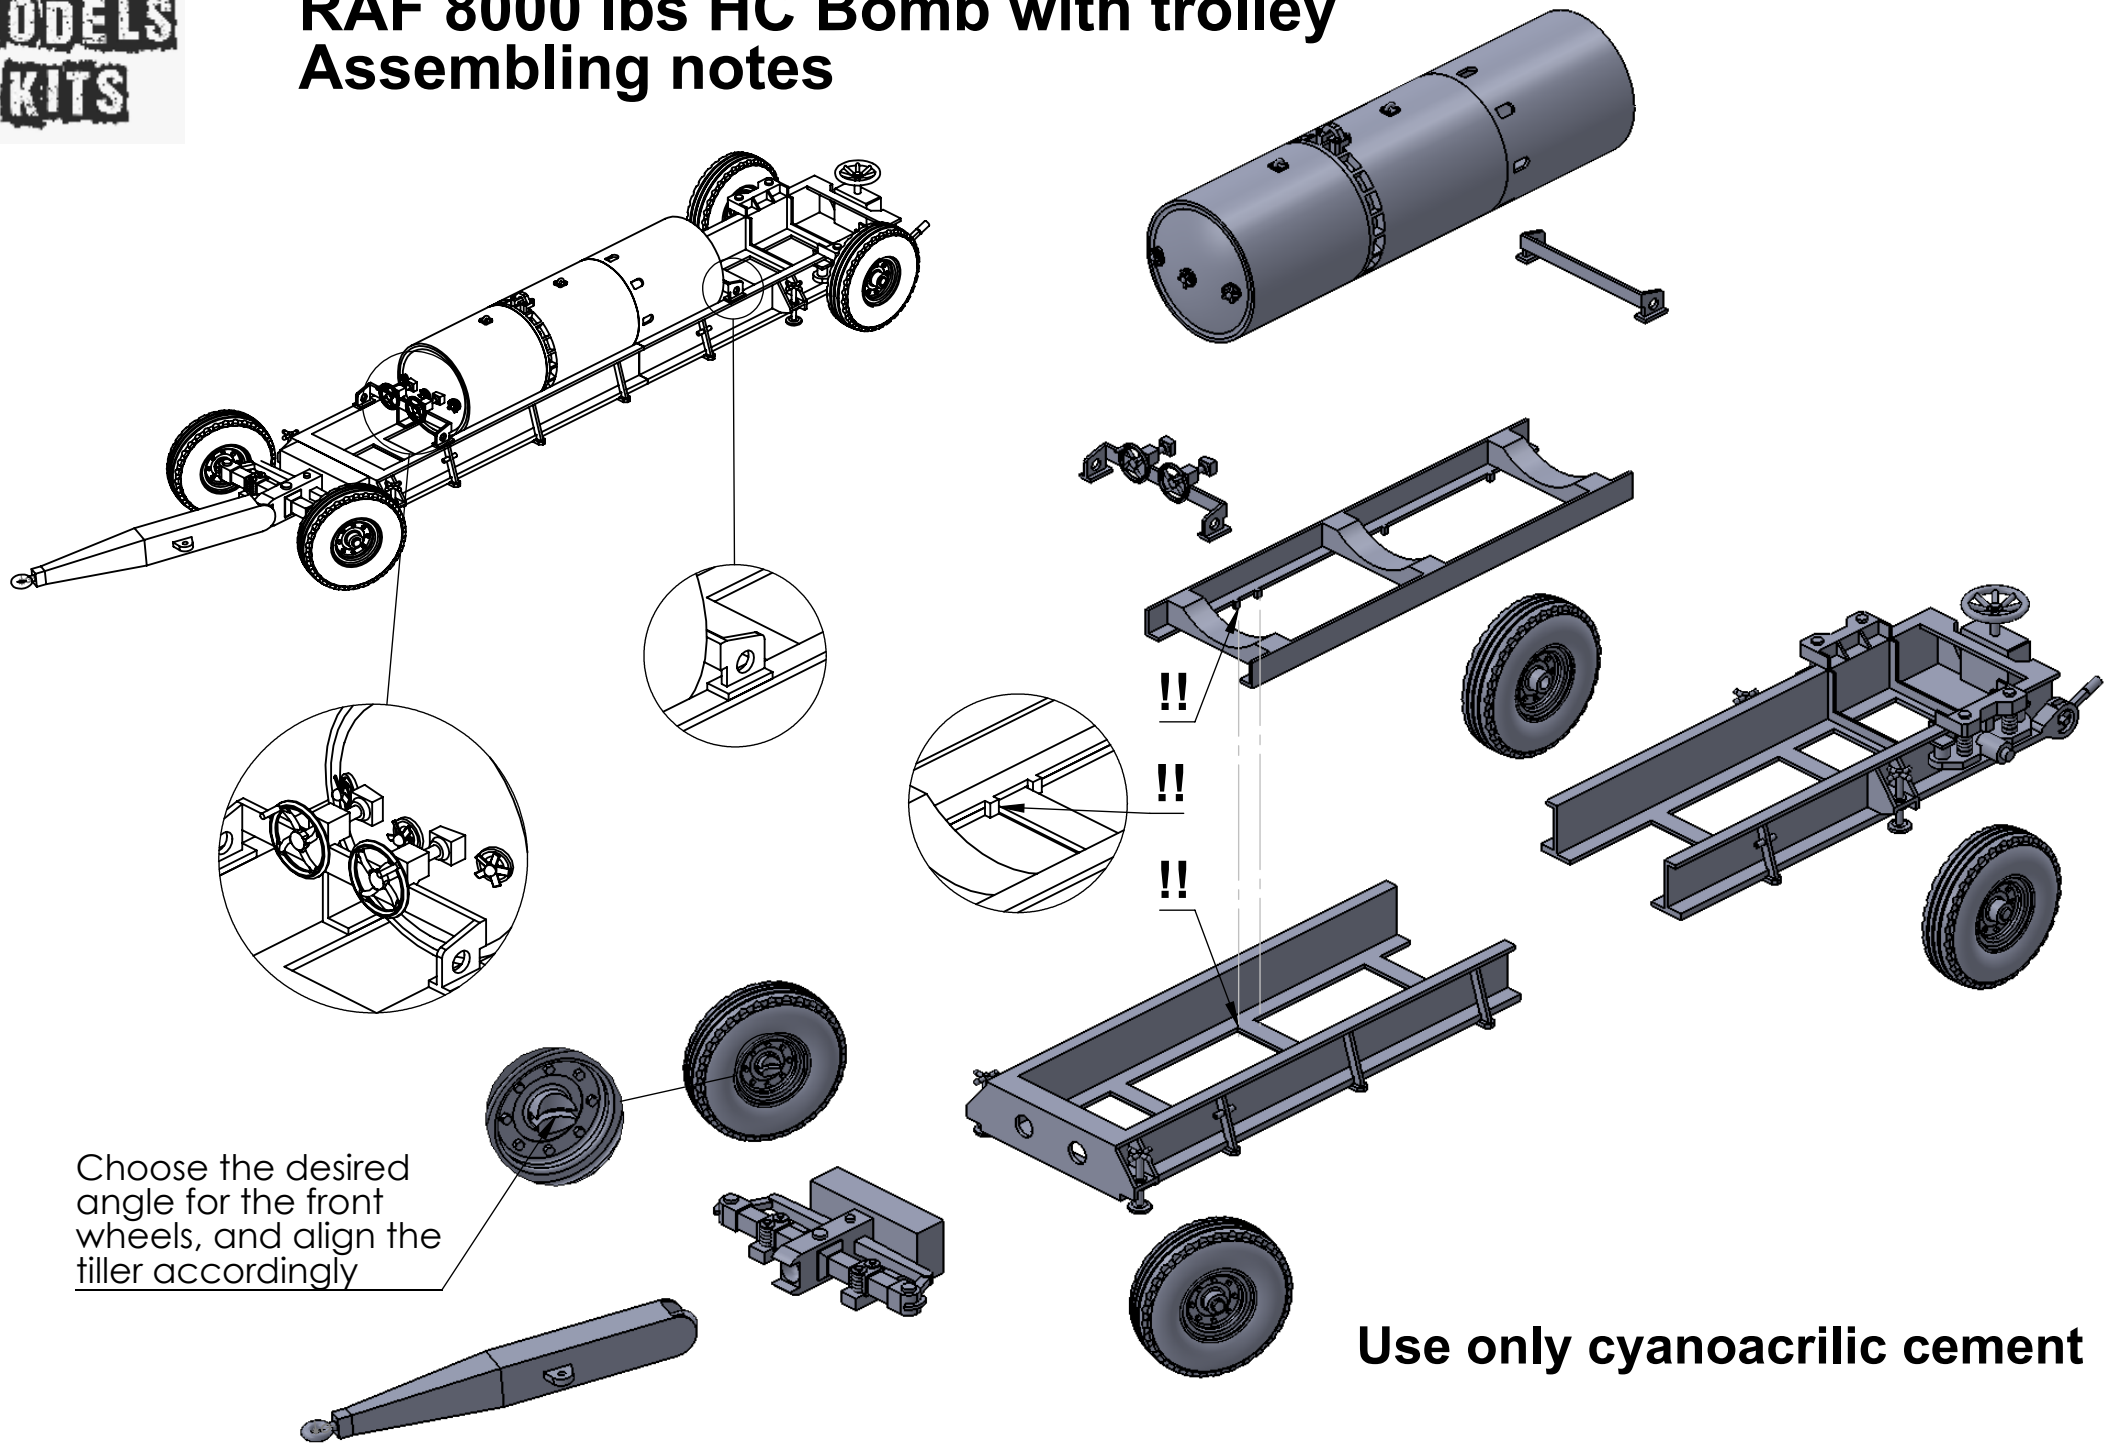

# RAF 8000 lbs HC Bomb with trolley

## Assembling notes

Choose the desired angle for the front wheels, and align the tiller accordingly

**Use only cyanoacrylic cement**